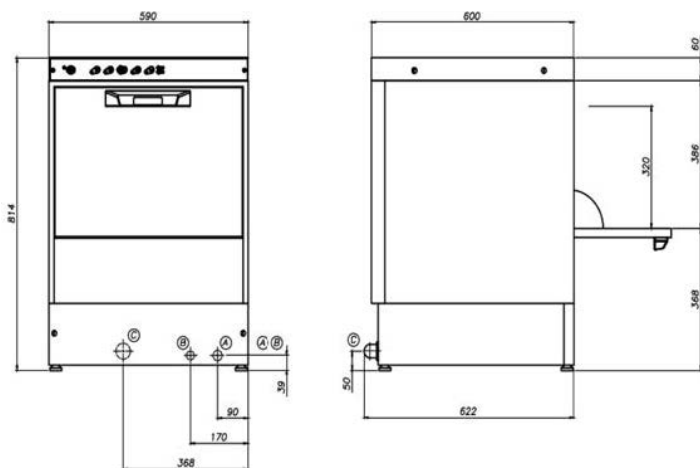

EVO5000 Dishwasher

Dimensions	W590 x D600 x H820
Basket Size	500 x 500mm
Cycle Time	2,3 or 4 minutes
Inside Load Height	320mm
Wash Pump Power	0.75Kw (1 HP)
Boiler Element	2700 Watts
Wash Tank Element	2200 Watts
Wash Tank Capacity	29Lt
Total Power	3.7Kw
Connection	20 Amp
Net Weight	50Kg
Shipping Weight	55Kg
Packing Dimensions	W610 x D740 x H860